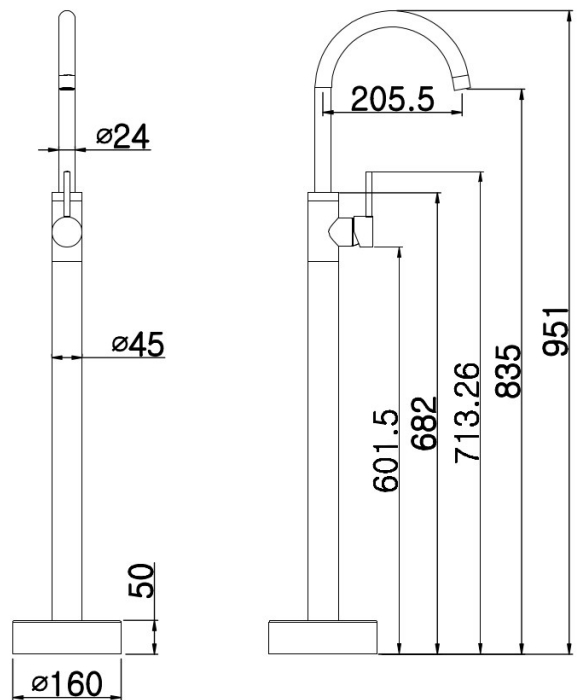

CIOSO FLOOR MOUNTED BATH FILLER GUN METAL

11539

- Available in 6 finishes
- PVD finish
- 15 Year warranty
- Concrete floor fitting standard
- Timber floor fitting optional
- Maximum operating pressure 500kpa
- Minimum operating pressure 150kpa
- Maximum water temperature 80 degrees
- Must be installed by a licensed plumber

All specifications are correct at time of print. Changes may be made without notification. Sizes & finish may differ from website image. Use product for all installation rough ins, as tech drawing is a guide and may differ slightly.