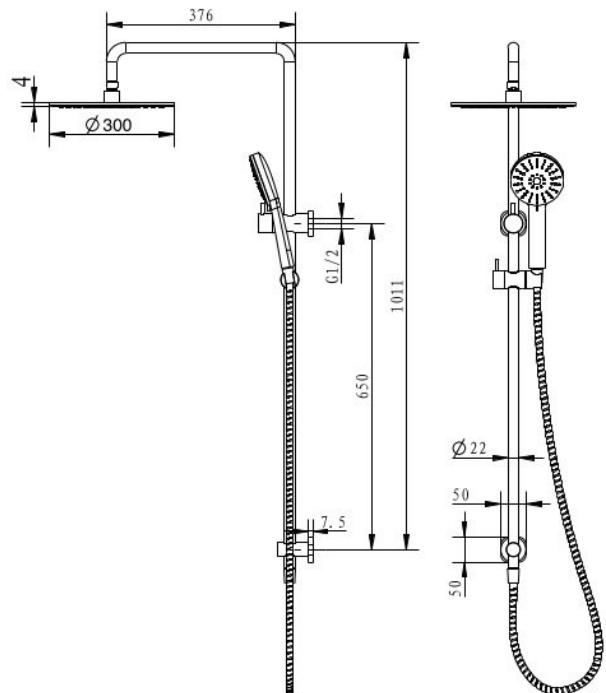

AKEMI SQ COMBINATION SHOWER 300MM BRUSHED NICKEL SQ354NP-30

- Available in 6 finishes
- Electroplated finish
- 300mm overhead rose
- Dual fixing for added stability
- Brass & ABS construction
- 15 year replacement warranty
- 5 year finish warranty
- 1 year hose warranty
- WELS rating 3 Star 9 l/min
- 3 function handpiece
- Max. operating pressure 500 kpa
- Min. operating pressure 150 kpa
- Maximum water temperature 80 degrees
- Must be installed by a licensed plumber

All specifications are correct at time of print. Changes may be made without notification. Sizes & finish may differ from website image. Use product for all installation rough ins, as tech drawing is a guide and may differ slightly.