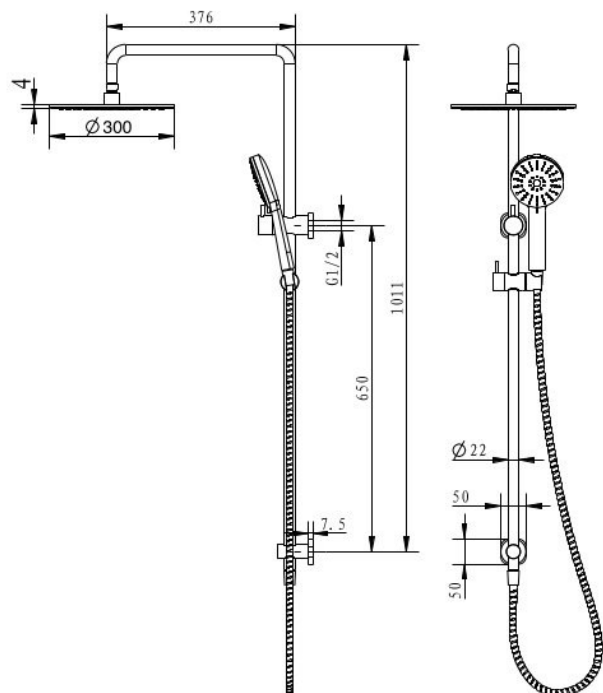

## AKEMI SQ COMBINATION SHOWER 300MM MATTE BLACK SQ354MB-30

- Available in 6 finishes
- Electroplated finish
- 300mm overhead rose
- Dual fixing for added stability
- Brass & ABS construction
- 15 year replacement warranty
- 5 year finish warranty
- 1 year hose warranty
- WELS rating 3 Star 9 l/min
- 3 function handpiece
- Max. operating pressure 500 kpa
- Min. operating pressure 150 kpa
- Maximum water temperature 80 degrees
- Must be installed by a licensed plumber

All specifications are correct at time of print. Changes may be made without notification. Sizes & finish may differ from website image. Use product for all installation rough ins, as tech drawing is a guide and may differ slightly.