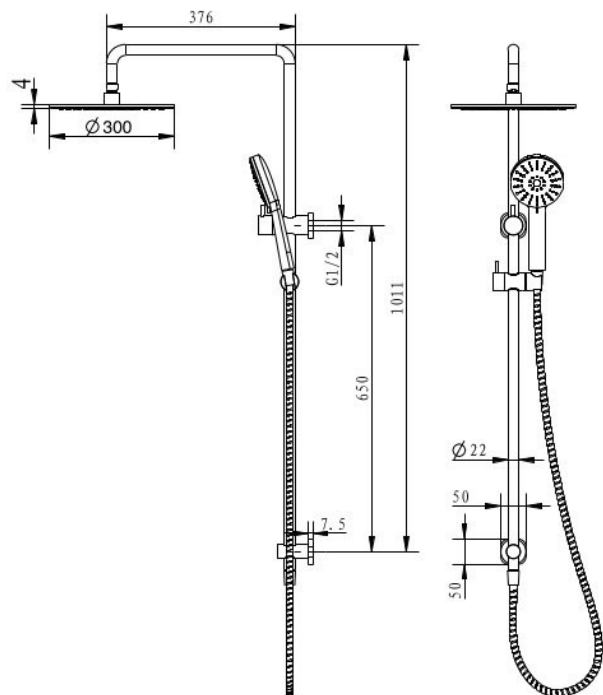

## AKEMI SQ COMBINATION SHOWER 300MM GUN METAL SQ354GM-30

- Available in 6 finishes
- PVD finish
- 300mm overhead rose
- Dual fixing for added stability
- Brass & ABS construction
- 15 year replacement warranty
- 5 year finish warranty
- 1 year hose warranty
- WELS rating 3 Star 9 l/min
- 3 function handpiece
- Max. operating pressure 500 kpa
- Min. operating pressure 150 kpa
- Maximum water temperature 80 degrees
- Must be installed by a licensed plumber

All specifications are correct at time of print. Changes may be made without notification. Sizes & finish may differ from website image. Use product for all installation rough ins, as tech drawing is a guide and may differ slightly.