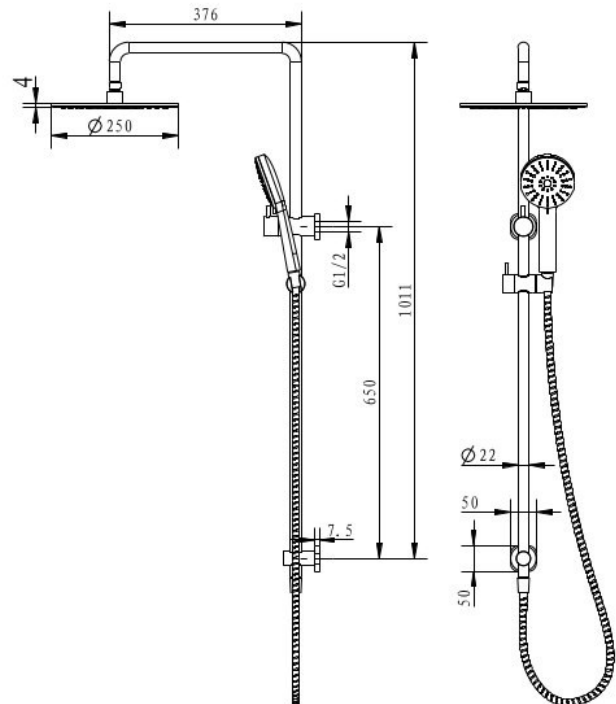

AKEMI SQ COMBINATION SHOWER 250MM GUN METAL SQ354GM-25

- Available in 6 finishes
- PVD finish
- 250mm Overhead rose
- Dual fixing for added stability
- Brass & ABS construction
- 15 year replacement warranty
- 5 year finish warranty
- 1 year hose warranty
- WELS rating 3 Star 9 l/min
- 3 function handpiece
- Max. operating pressure 500 kpa
- Min. operating pressure 150 kpa
- Maximum water temperature 80 degrees
- Must be installed by a licensed plumber

All specifications are correct at time of print. Changes may be made without notification. Sizes & finish may differ from website image. Use product for all installation rough ins, as tech drawing is a guide and may differ slightly.