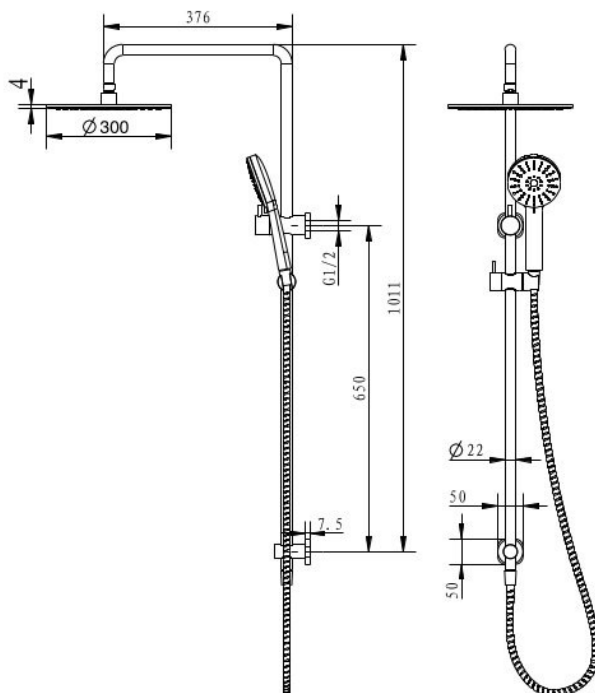

AKEMI SQ COMBINATION SHOWER 300MM MATTE BLACK & CHROME SQ354BL-30

- Available in 6 finishes
- Electroplated & chrome plated finish
- 300mm overhead rose
- Dual fixing for added stability
- Brass & ABS construction
- 15 year replacement warranty
- 5 year finish warranty
- 1 year hose warranty
- WELS rating 3 Star 9 l/min
- 3 function handpiece
- Max. operating pressure 500 kpa
- Min. operating pressure 150 kpa
- Maximum water temperature 80 degrees
- Must be installed by a licensed plumber

All specifications are correct at time of print. Changes may be made without notification. Sizes & finish may differ from website image. Use product for all installation rough ins, as tech drawing is a guide and may differ slightly.