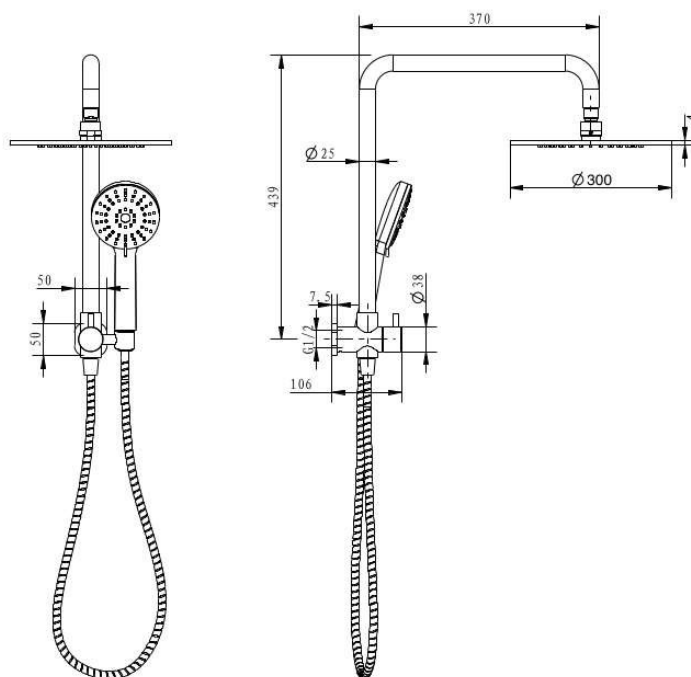

**AKEMI SQ DUAL SHOWER 300MM
 BRUSHED NICKEL
 SQ353NP-30**

- Available in 5 finishes
- Electroplated finish
- Adjustable handset
- 1.5 metre PVC hose
- Dual fixing for added stability
- Top inlet fitting
- Brass & ABS construction
- 15 year warranty
- WELS Rating 3 Star 9 l/min
- 3 function ABS handpiece
- Max. operating pressure 500 kpa
- Min. operating pressure 150 kpa
- Max. water temperature 80°C
- Must be installed by a licensed plumber

All specifications are correct at time of print. Changes may be made without notification. Sizes & finish may differ from website image. Use product for all installation rough ins, as tech drawing is a guide and may differ slightly.