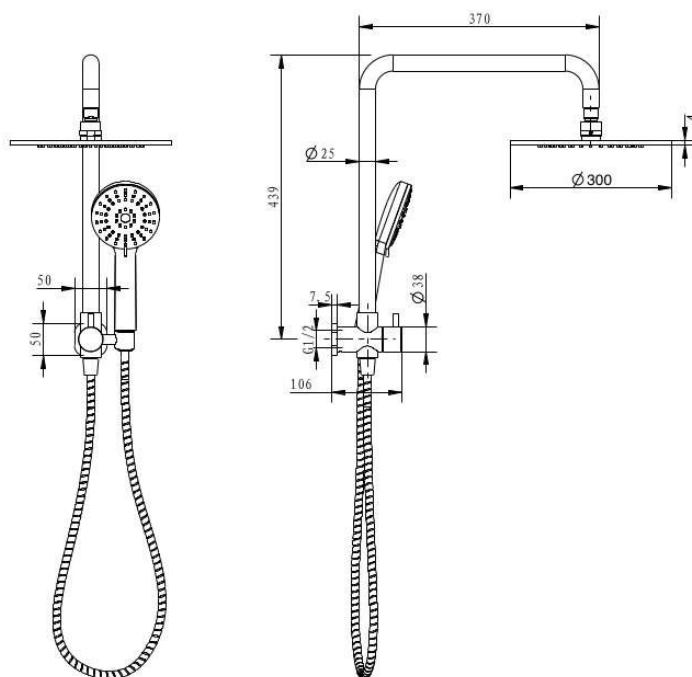

**AKEMI SQ DUAL SHOWER 300MM  
MATTE BLACK  
SQ353MB-30**

- Available in 5 finishes
- Electroplated finish
- Adjustable handset
- 1.5 metre PVC hose
- Dual fixing for added stability
- Top inlet fitting
- Brass & ABS construction
- 15 year warranty
- WELS Rating 3 Star 9 l/min
- 3 function ABS handpiece
- Max. operating pressure 500 kpa
- Min. operating pressure 150 kpa
- Max. water temperature 80°C
- Must be installed by a licensed plumber

All specifications are correct at time of print. Changes may be made without notification. Sizes & finish may differ from website image. Use product for all installation rough ins, as tech drawing is a guide and may differ slightly.