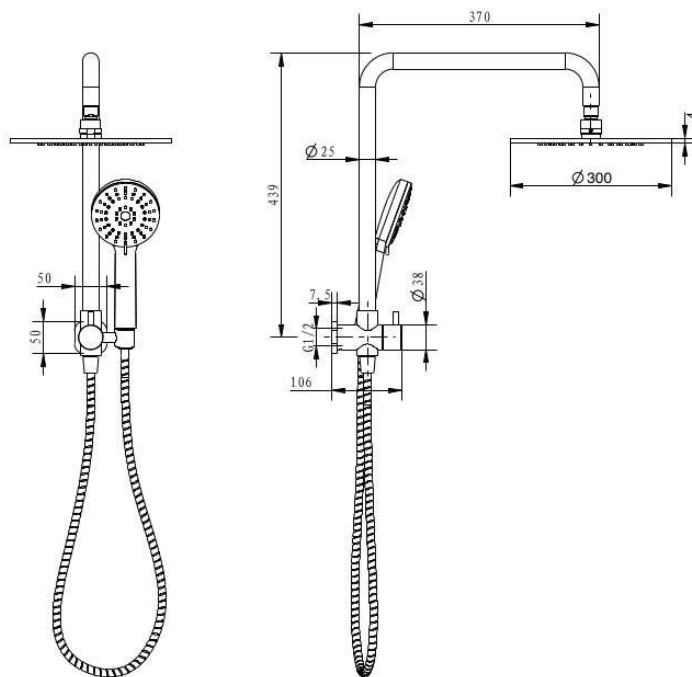

**AKEMI SQ DUAL SHOWER 300MM
 GUN METAL
 SQ353GM-30**

- Available in 5 finishes
- PVD finish
- Adjustable handset
- 1.5 metre PVC hose
- Dual fixing for added stability
- Top inlet fitting
- Brass & ABS construction
- 15 year warranty
- WELS Rating 3 Star 9 l/min
- 3 function ABS handpiece
- Max. operating pressure 500 kpa
- Min. operating pressure 150 kpa
- Max. water temperature 80°C
- Must be installed by a licensed plumber

All specifications are correct at time of print. Changes may be made without notification. Sizes & finish may differ from website image. Use product for all installation rough ins, as tech drawing is a guide and may differ slightly.