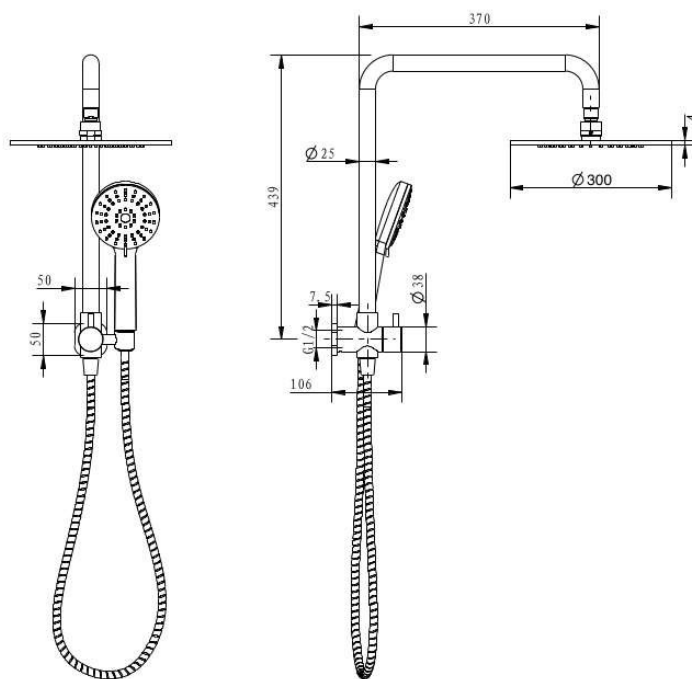

**AKEMI SQ DUAL SHOWER 300MM  
 MODERN BRASS  
 SQ353BB-30**

- Available in 5 finishes
- PVD finish
- Adjustable handset
- 1.5 metre PVC hose
- Dual fixing for added stability
- Top inlet fitting
- Brass & ABS construction
- 15 year warranty
- WELS Rating 3 Star 9 l/min
- 3 function ABS handpiece
- Max. operating pressure 500 kpa
- Min. operating pressure 150 kpa
- Max. water temperature 80°C
- Must be installed by a licensed plumber

All specifications are correct at time of print. Changes may be made without notification. Sizes & finish may differ from website image. Use product for all installation rough ins, as tech drawing is a guide and may differ slightly.