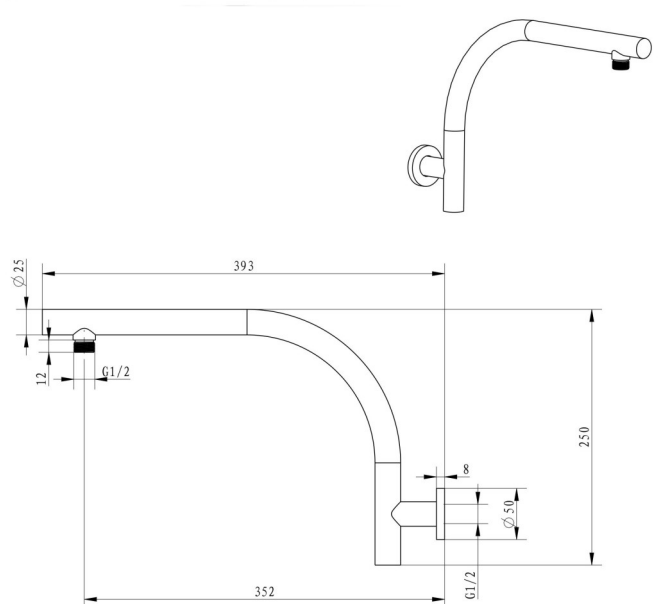

AKEMI RAISED ARM 400MM
10392, 10392BL, 10392NP,
10392BB, 10392GM

- Brass construction
- Available in 5 finishes
- Chrome plate, Electroplate & PVD finishes
- 15 year warranty
- Max. operating pressure 500 kpa
- Min. operating pressure 150 kpa
- Max. water temperature 80°C
- Must be installed by a licensed plumber