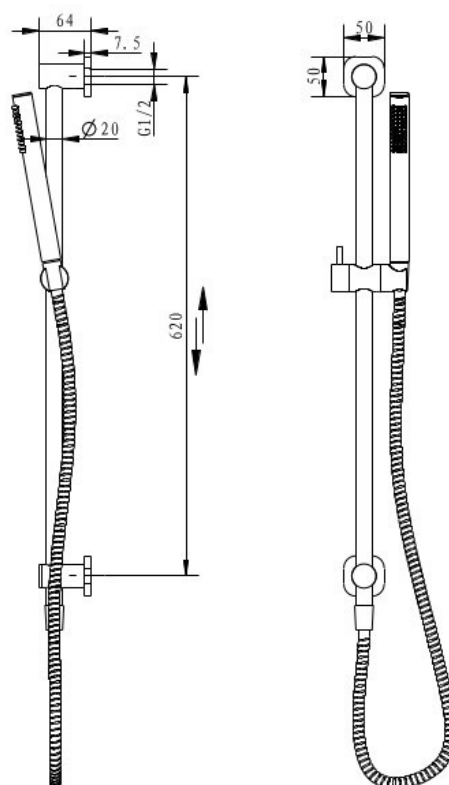

**CIOSO SQ RAIL SHOWER TOP INLET
BRUSHED NICKEL
SQ761NP**

- Available in 5 finishes
- Electroplated finish
- Adjustable brass slider
- 1.5 metre PVC hose
- Dual fixing for added stability
- Top inlet fitting
- Brass & ABS construction
- 15 year warranty
- WELS Rating 3 Star 9 l/min
- Single function brass handpiece
- Max. operating pressure 500 kpa
- Min. operating pressure 150 kpa
- Max. water temperature 80°C
- Must be installed by a licensed plumber

All specifications are correct at time of print. Changes may be made without notification. Sizes & finish may differ from website image. Use product for all installation rough ins, as tech drawing is a guide and may differ slightly.