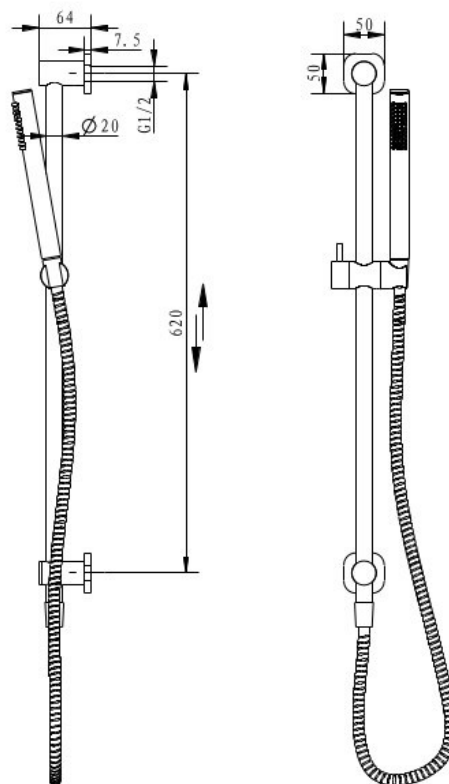

CIOSO SQ RAIL SHOWER TOP INLET GUN METAL SQ761GM

- Available in 5 finishes
- PVD finish
- Adjustable brass slider
- 1.5 metre PVC hose
- Dual fixing for added stability
- Top inlet fitting
- Brass & ABS construction
- 15 year warranty
- WELS Rating 3 Star 9 l/min
- Single function brass handpiece
- Max. operating pressure 500 kpa
- Min. operating pressure 150 kpa
- Max. water temperature 80°C
- Must be installed by a licensed plumber

All specifications are correct at time of print. Changes may be made without notification. Sizes & finish may differ from website image. Use product for all installation rough ins, as tech drawing is a guide and may differ slightly.