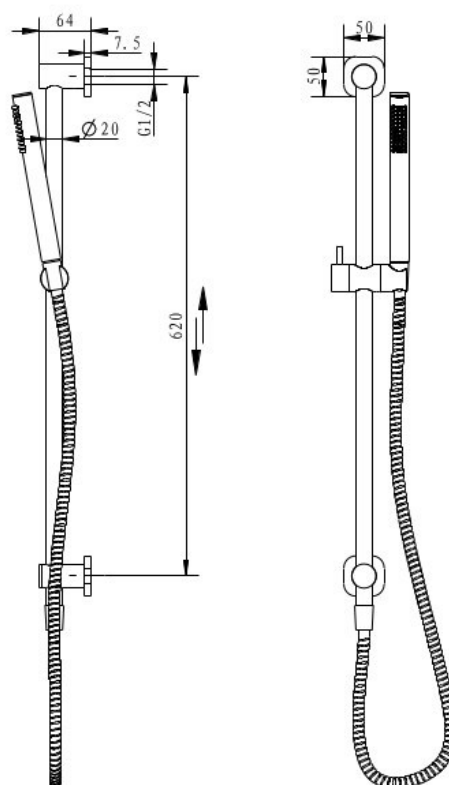

**CIOSO SQ RAIL SHOWER TOP INLET
MODERN BRASS
SQ761BB**

- Available in 5 finishes
- PVD finish
- Adjustable brass slider
- 1.5 metre PVC hose
- Dual fixing for added stability
- Top inlet fitting
- Brass & ABS construction
- 15 year warranty
- WELS Rating 3 Star 9 l/min
- Single function brass handpiece
- Max. operating pressure 500 kpa
- Min. operating pressure 150 kpa
- Max. water temperature 80°C
- Must be installed by a licensed plumber

All specifications are correct at time of print. Changes may be made without notification. Sizes & finish may differ from website image. Use product for all installation rough ins, as tech drawing is a guide and may differ slightly.