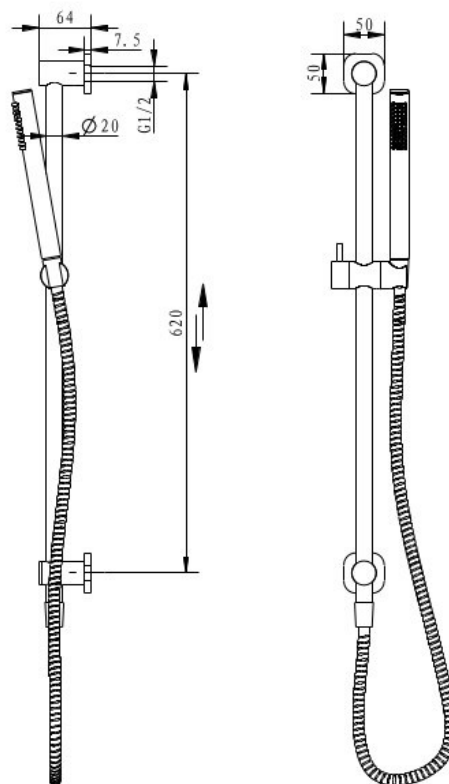

CIOSO SQ RAIL SHOWER TOP INLET CHROME SQ761

- Available in 5 finishes
- Chrome plated finish
- Adjustable brass slider
- 1.5 metre metal coil hose
- Dual fixing for added stability
- Top inlet fitting
- Brass & ABS construction
- 15 year warranty
- WELS Rating 3 Star 9 l/min
- Single function brass handpiece
- Max. operating pressure 500 kpa
- Min. operating pressure 150 kpa
- Max. water temperature 80°C
- Must be installed by a licensed plumber

All specifications are correct at time of print. Changes may be made without notification. Sizes & finish may differ from website image. Use product for all installation rough ins, as tech drawing is a guide and may differ slightly.