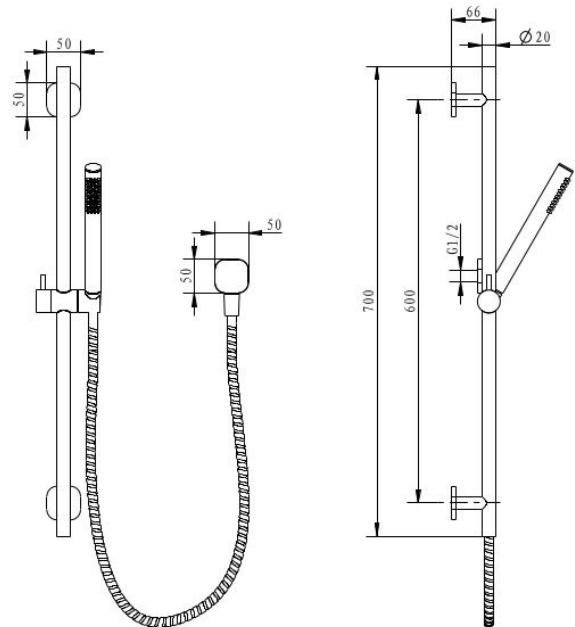

**CIOSO SQ RAIL SHOWER BRUSHED
 NICKEL
 SQ741NP**

- Available in 5 finishes
- Electroplated finish
- Adjustable brass slider
- 1.5 metre PVC hose
- Dual fixing for added stability
- Square wall elbow fitting
- Brass & ABS construction
- 15 year warranty
- WELS Rating 3 Star 9 l/min
- Single function brass handpiece
- Max. operating pressure 500 kpa
- Min. operating pressure 150 kpa
- Max. water temperature 80°C
- Must be installed by a licensed plumber

All specifications are correct at time of print. Changes may be made without notification. Sizes & finish may differ from website image. Use product for all installation rough ins, as tech drawing is a guide and may differ slightly.