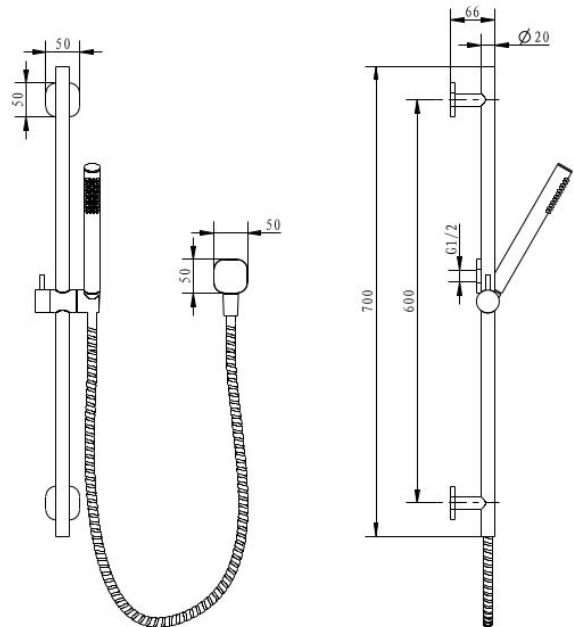

CIOSO SQ RAIL SHOWER MATTE BLACK SQ741MB

- Available in 5 finishes
- Electroplated finish
- Adjustable brass slider
- 1.5 metre PVC hose
- Dual fixing for added stability
- Square wall elbow fitting
- Brass & ABS construction
- 15 year warranty
- WELS Rating 3 Star 9 l/min
- Single function brass handpiece
- Max. operating pressure 500 kpa
- Min. operating pressure 150 kpa
- Max. water temperature 80°C
- Must be installed by a licensed plumber

All specifications are correct at time of print. Changes may be made without notification. Sizes & finish may differ from website image. Use product for all installation rough ins, as tech drawing is a guide and may differ slightly.