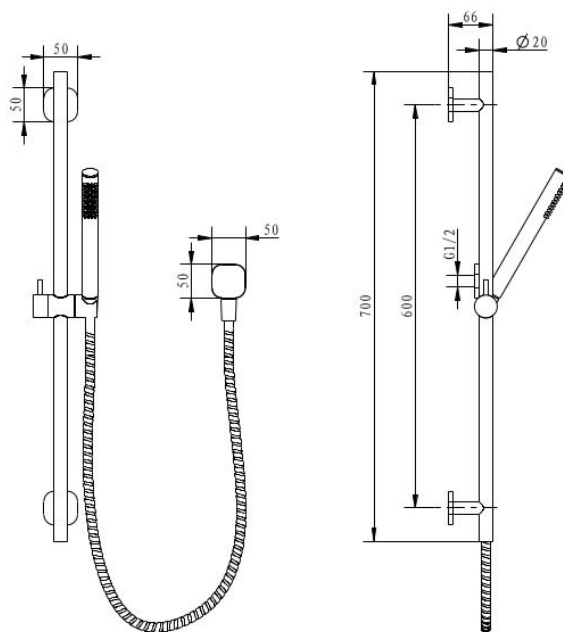

CIOSO SQ RAIL SHOWER GUN METAL SQ741GM

- Available in 5 finishes
- PVD finish
- Adjustable brass slider
- 1.5 metre PVC hose
- Dual fixing for added stability
- Square wall elbow fitting
- Brass & ABS construction
- 15 year warranty
- WELS Rating 3 Star 9 l/min
- Single function brass handpiece
- Max. operating pressure 500 kpa
- Min. operating pressure 150 kpa
- Max. water temperature 80°C
- Must be installed by a licensed plumber

All specifications are correct at time of print. Changes may be made without notification. Sizes & finish may differ from website image. Use product for all installation rough ins, as tech drawing is a guide and may differ slightly.