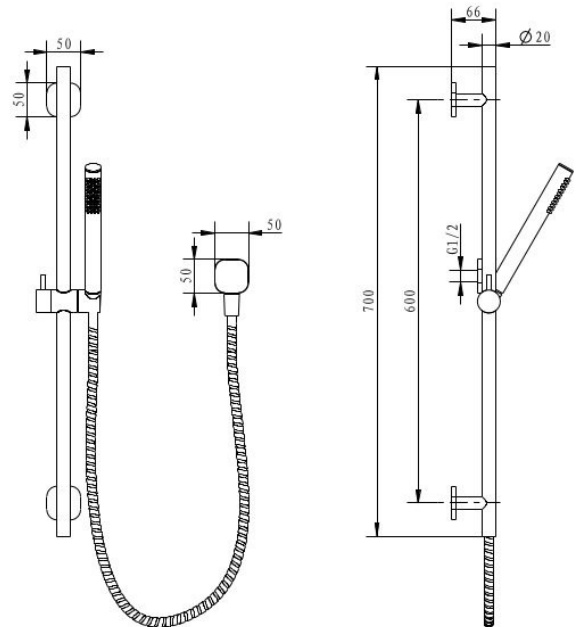

**CIOSO SQ RAIL SHOWER MODERN  
 BRASS  
 SQ741BB**

- Available in 5 finishes
- PVD finish
- Adjustable brass slider
- 1.5 metre PVC hose
- Dual fixing for added stability
- Square wall elbow fitting
- Brass & ABS construction
- 15 year warranty
- WELS Rating 3 Star 9 l/min
- Single function brass handpiece
- Max. operating pressure 500 kpa
- Min. operating pressure 150 kpa
- Max. water temperature 80°C
- Must be installed by a licensed plumber

All specifications are correct at time of print. Changes may be made without notification. Sizes & finish may differ from website image. Use product for all installation rough ins, as tech drawing is a guide and may differ slightly.