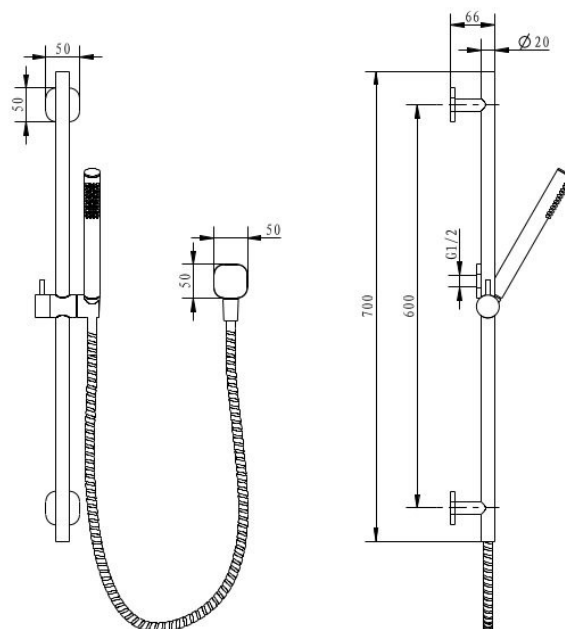

CIOSO SQ RAIL SHOWER CHROME SQ741

- Available in 5 finishes
- Chrome plate finish
- Adjustable brass slider
- 1.5 metre metal coil hose
- Dual fixing for added stability
- Square wall elbow fitting
- Brass & ABS construction
- 15 year warranty
- WELS Rating 3 Star 9 l/min
- Single function brass handpiece
- Max. operating pressure 500 kpa
- Min. operating pressure 150 kpa
- Max. water temperature 80°C
- Must be installed by a licensed plumber

All specifications are correct at time of print. Changes may be made without notification. Sizes & finish may differ from website image. Use product for all installation rough ins, as tech drawing is a guide and may differ slightly.