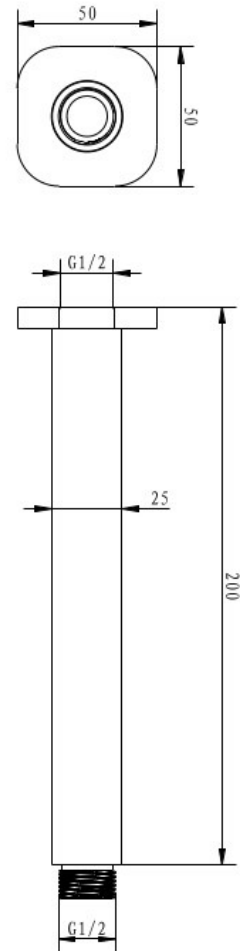

AKEMI SQ CEILING DROPPER
200MM BRUSHED NICKEL
SQ514NP

- Available in 5 finishes
- Electroplated finish
- 15 years replacement warranty
- Maximum operating pressure 500kpa
- Minimum operating pressure 150kpa
- Maximum water temperature 80 degrees
- Must be installed by a licensed plumber

All specifications are correct at time of print. Changes may be made without notification. Sizes & finish may differ from website image. Use product for all installation rough ins, as tech drawing is a guide and may differ slightly.