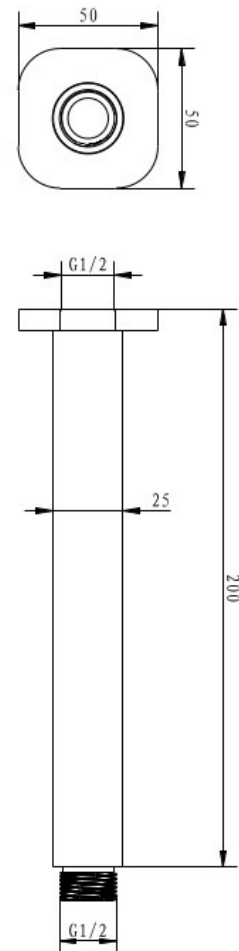

AKEMI SQ CEILING DROPPER
200MM GUN METAL
SQ514GM

- Available in 5 finishes
- PVD finish
- 15 years replacement warranty
- Maximum operating pressure 500kpa
- Minimum operating pressure 150kpa
- Maximum water temperature 80 degrees
- Must be installed by a licensed plumber

All specifications are correct at time of print. Changes may be made without notification. Sizes & finish may differ from website image. Use product for all installation rough ins, as tech drawing is a guide and may differ slightly.