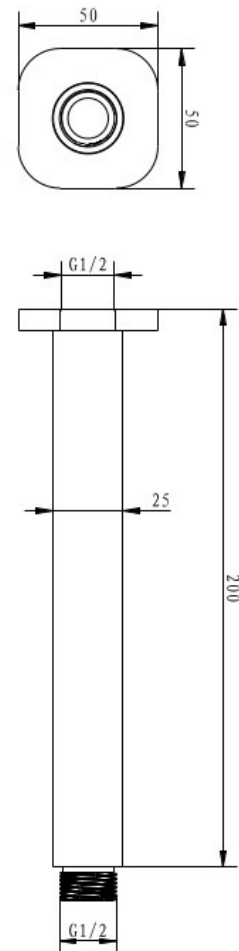

AKEMI SQ CEILING DROPPER
200MM MATTE BLACK
SQ514BL

- Available in 5 finishes
- Electroplated finish
- 15 years replacement warranty
- Maximum operating pressure 500kpa
- Minimum operating pressure 150kpa
- Maximum water temperature 80 degrees
- Must be installed by a licensed plumber

All specifications are correct at time of print. Changes may be made without notification. Sizes & finish may differ from website image. Use product for all installation rough ins, as tech drawing is a guide and may differ slightly.