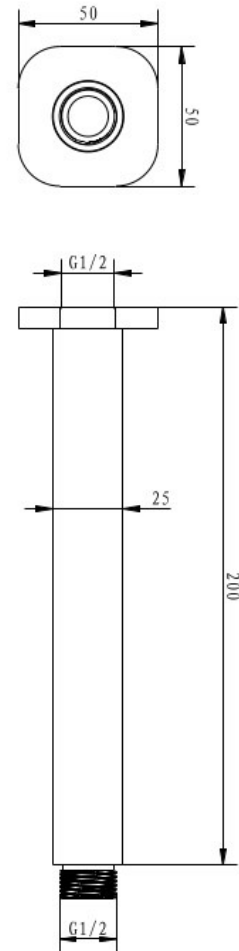

AKEMI SQ CEILING DROPPER
200MM MODERN BRASS
SQ514BB

- Available in 5 finishes
- PVD finish
- 15 years replacement warranty
- Maximum operating pressure 500kpa
- Minimum operating pressure 150kpa
- Maximum water temperature 80 degrees
- Must be installed by a licensed plumber

All specifications are correct at time of print. Changes may be made without notification. Sizes & finish may differ from website image. Use product for all installation rough ins, as tech drawing is a guide and may differ slightly.