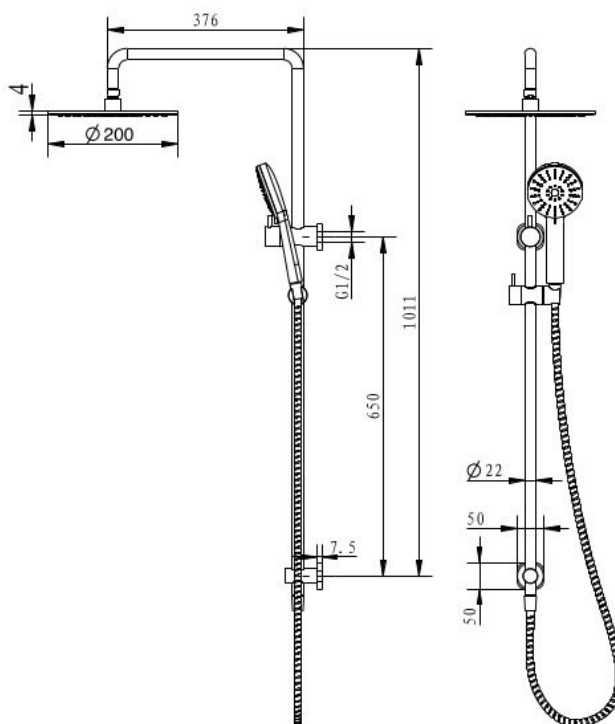

AKEMI SQ COMBINATION SHOWER 200MM BRUSHED NICKEL SQ354NP

- Available in 6 finishes
- Electroplated finish
- 200mm Overhead rose
- Dual fixing for added stability
- Brass & ABS construction
- 15 year replacement warranty
- 5 year finish warranty
- 1 year hose warranty
- WELS rating 3 Star 9 l/min
- 3 function handpiece
- Max. operating pressure 500 kpa
- Min. operating pressure 150 kpa
- Maximum water temperature 80 degrees
- Must be installed by a licensed plumber

All specifications are correct at time of print. Changes may be made without notification. Sizes & finish may differ from website image. Use product for all installation rough ins, as tech drawing is a guide and may differ slightly.