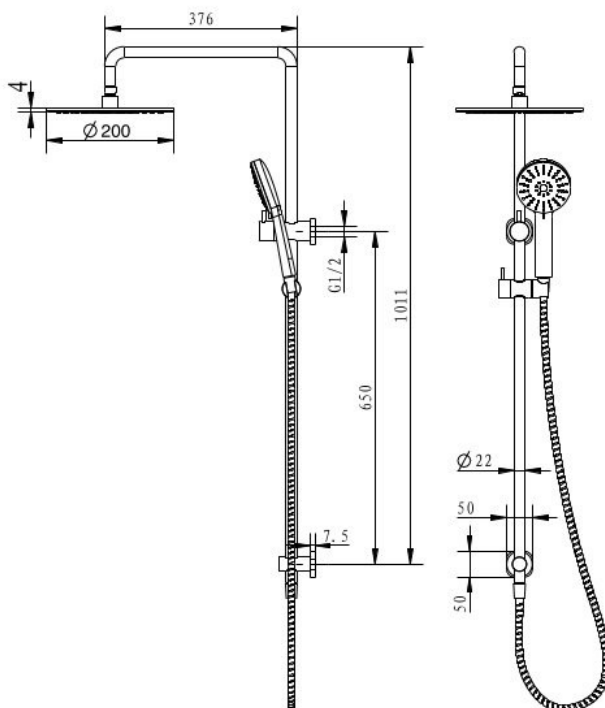

AKEMI SQ COMBINATION SHOWER 200MM MATTE BLACK SQ354MB

- Available in 6 finishes
- Electroplated finish
- 200mm overhead rose
- Dual fixing for added stability
- Brass & ABS construction
- 15 year replacement warranty
- 5 year finish warranty
- 1 year hose warranty
- WELS rating 3 Star 9 l/min
- 3 function handpiece
- Max. operating pressure 500 kpa
- Min. operating pressure 150 kpa
- Maximum water temperature 80 degrees
- Must be installed by a licensed plumber

All specifications are correct at time of print. Changes may be made without notification. Sizes & finish may differ from website image. Use product for all installation rough ins, as tech drawing is a guide and may differ slightly.