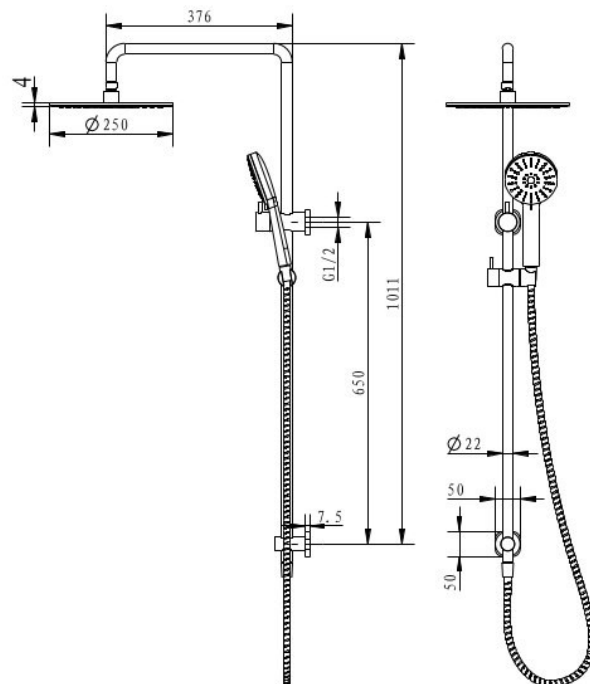

AKEMI SQ COMBINATION SHOWER 250MM MATTE BLACK SQ354MB-25

- Available in 6 finishes
- Electroplated finish
- 250mm overhead rose
- Dual fixing for added stability
- Brass & ABS construction
- 15 year replacement warranty
- 5 year finish warranty
- 1 year hose warranty
- WELS rating 3 Star 9 l/min
- 3 function handpiece
- Max. operating pressure 500 kpa
- Min. operating pressure 150 kpa
- Maximum water temperature 80 degrees
- Must be installed by a licensed plumber

All specifications are correct at time of print. Changes may be made without notification. Sizes & finish may differ from website image. Use product for all installation rough ins, as tech drawing is a guide and may differ slightly.