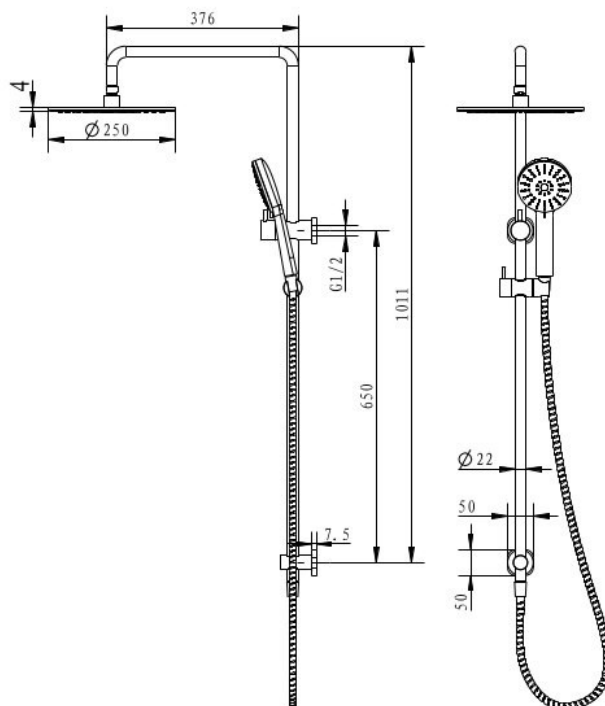

## AKEMI SQ COMBINATION SHOWER 250MM MATTE BLACK & CHROME SQ354BL-25

- Available in 6 finishes
- Electroplated Matte Black & Chrome plated finish
- 250mm Overhead rose
- Dual fixing for added stability
- Brass & ABS construction
- 15 year replacement warranty
- 5 year finish warranty
- 1 year hose warranty
- WELS rating 3 Star 9 l/min
- 3 function handpiece
- Max. operating pressure 500 kpa
- Min. operating pressure 150 kpa
- Maximum water temperature 80 degrees
- Must be installed by a licensed plumber

All specifications are correct at time of print. Changes may be made without notification. Sizes & finish may differ from website image. Use product for all installation rough ins, as tech drawing is a guide and may differ slightly.