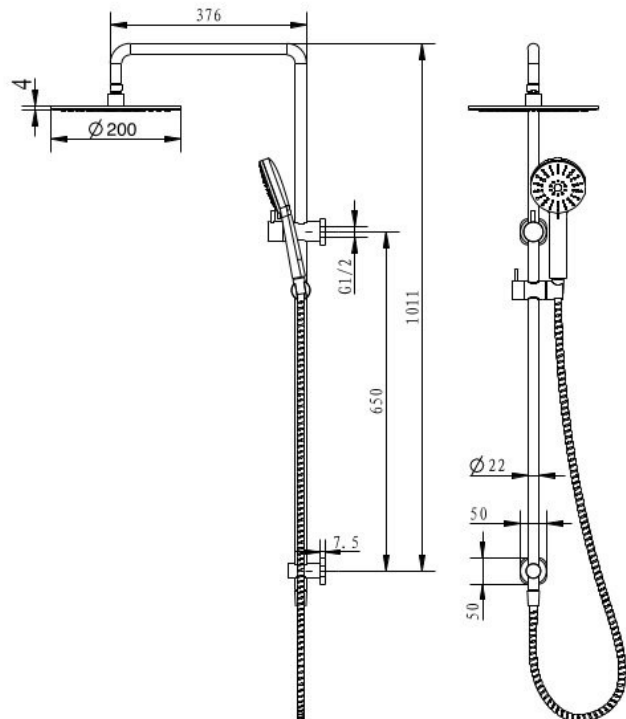

## AKEMI SQ COMBINATION SHOWER 200MM MATTE BLACK & CHROME SQ354BL

- Available in 6 finishes
- Electroplated matte black & chrome plated finish
- 200mm Overhead rose
- Dual fixing for added stability
- Brass & ABS construction
- 15 year replacement warranty
- 5 year finish warranty
- 1 year hose warranty
- WELS rating 3 Star 9 l/min
- 3 function handpiece
- Max. operating pressure 500 kpa
- Min. operating pressure 150 kpa
- Maximum water temperature 80 degrees
- Must be installed by a licensed plumber

All specifications are correct at time of print. Changes may be made without notification. Sizes & finish may differ from website image. Use product for all installation rough ins, as tech drawing is a guide and may differ slightly.