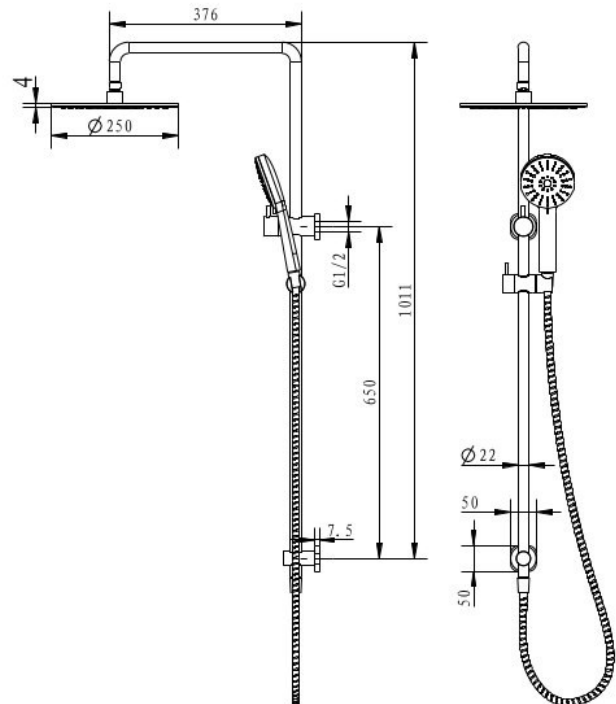

AKEMI SQ COMBINATION SHOWER 250MM MODERN BRASS SQ354BB-25

- Available in 6 finishes
- PVD finish
- 250mm Overhead rose
- Dual fixing for added stability
- Brass & ABS construction
- 15 year replacement warranty
- 5 year finish warranty
- 1 year hose warranty
- WELS rating 3 Star 9 l/min
- 3 function handpiece
- Max. operating pressure 500 kpa
- Min. operating pressure 150 kpa
- Maximum water temperature 80 degrees
- Must be installed by a licensed plumber

All specifications are correct at time of print. Changes may be made without notification. Sizes & finish may differ from website image. Use product for all installation rough ins, as tech drawing is a guide and may differ slightly.