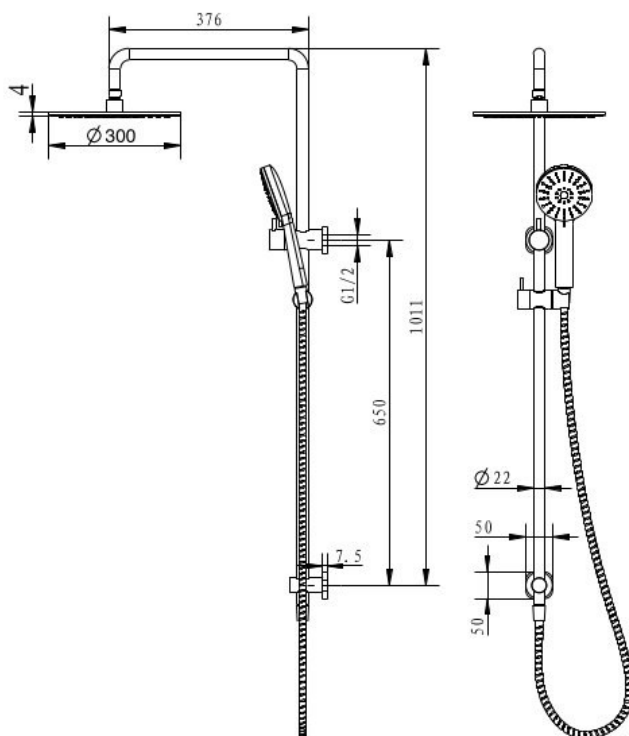

AKEMI SQ COMBINATION SHOWER 300MM CHROME SQ354-30

- Available in 6 finishes
- Chrome plated finish
- 300mm overhead rose
- Dual fixing for added stability
- Brass & ABS construction
- 15 year replacement warranty
- 5 year finish warranty
- 1 year hose warranty
- WELS rating 3 Star 9 l/min
- 3 function handpiece
- Max. operating pressure 500 kpa
- Min. operating pressure 150 kpa
- Maximum water temperature 80 degrees
- Must be installed by a licensed plumber

All specifications are correct at time of print. Changes may be made without notification. Sizes & finish may differ from website image. Use product for all installation rough ins, as tech drawing is a guide and may differ slightly.