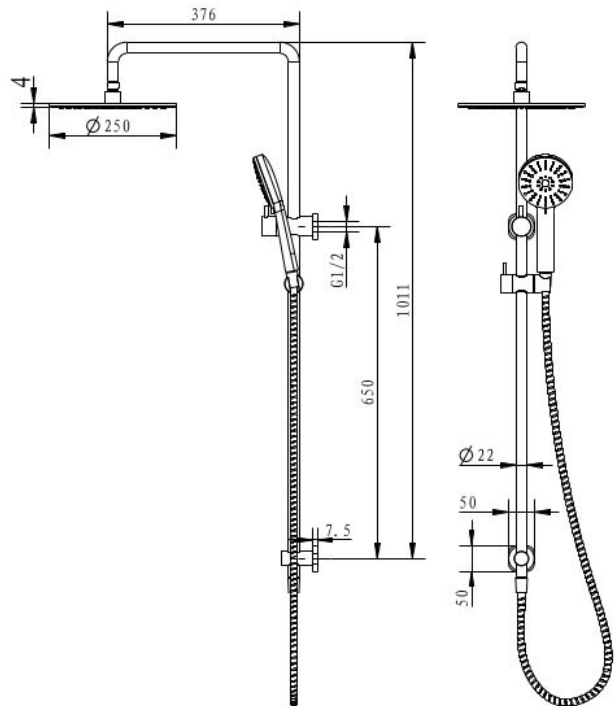

AKEMI SQ COMBINATION SHOWER 250MM CHROME SQ354-25

- Available in 6 finishes
- Chrome plated finish
- 250mm Overhead rose
- Dual fixing for added stability
- Brass & ABS construction
- 15 year replacement warranty
- 5 year finish warranty
- 1 year hose warranty
- WELS rating 3 Star 9 l/min
- 3 function handpiece
- Max. operating pressure 500 kpa
- Min. operating pressure 150 kpa
- Maximum water temperature 80 degrees
- Must be installed by a licensed plumber

All specifications are correct at time of print. Changes may be made without notification. Sizes & finish may differ from website image. Use product for all installation rough ins, as tech drawing is a guide and may differ slightly.