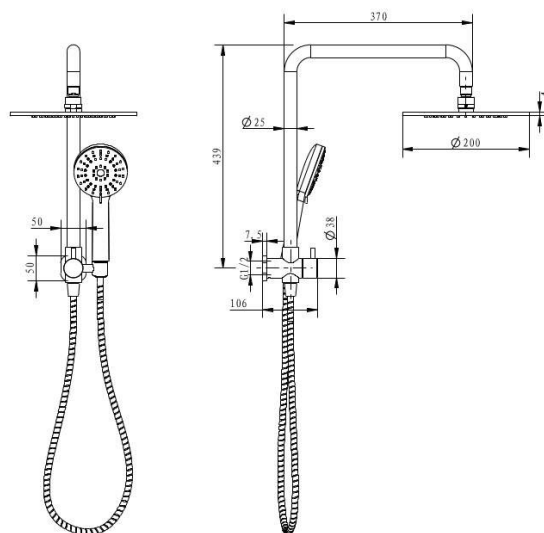

AKEMI SQ DUAL SHOWER 200MM BRUSHED NICKEL SQ353NP

- Available in 5 finishes
- Electroplated finish
- Adjustable slider
- 1.5 metre PVC hose
- Dual fixing for added stability
- Top inlet fitting
- Brass & ABS construction
- 15 year warranty
- WELS Rating 3 Star 9 l/min
- 3 function ABS handpiece
- Max. operating pressure 500 kpa
- Min. operating pressure 150 kpa
- Max. water temperature 80°C
- Must be installed by a licensed plumber

All specifications are correct at time of print. Changes may be made without notification. Sizes & finish may differ from website image. Use product for all installation rough ins, as tech drawing is a guide and may differ slightly.