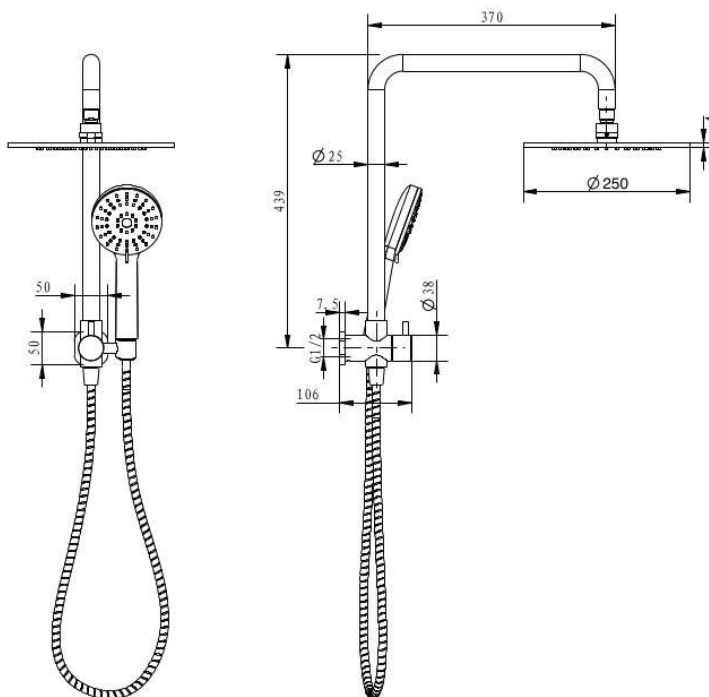

**AKEMI SQ DUAL SHOWER 250MM
 BRUSHED NICKEL
 SQ353NP-25**

- Available in 5 finishes
- Electroplated finish
- Adjustable slider
- 1.5 metre PVC hose
- Dual fixing for added stability
- Top inlet fitting
- Brass & ABS construction
- 15 year warranty
- WELS Rating 3 Star 9 l/min
- 3 function ABS handpiece
- Max. operating pressure 500 kpa
- Min. operating pressure 150 kpa
- Max. water temperature 80°C
- Must be installed by a licensed plumber

All specifications are correct at time of print. Changes may be made without notification. Sizes & finish may differ from website image. Use product for all installation rough ins, as tech drawing is a guide and may differ slightly.