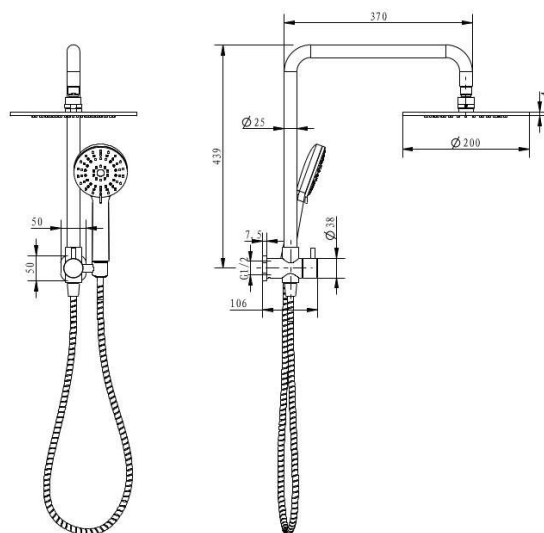

**AKEMI SQ DUAL SHOWER 200MM
MATTE BLACK
SQ353MB**

- Available in 5 finishes
- Electroplated finish
- Adjustable slider
- 1.5 metre PVC hose
- Dual fixing for added stability
- Top inlet fitting
- Brass & ABS construction
- 15 year warranty
- WELS Rating 3 Star 9 l/min
- 3 function ABS handpiece
- Max. operating pressure 500 kpa
- Min. operating pressure 150 kpa
- Max. water temperature 80°C
- Must be installed by a licensed plumber

All specifications are correct at time of print. Changes may be made without notification. Sizes & finish may differ from website image. Use product for all installation rough ins, as tech drawing is a guide and may differ slightly.