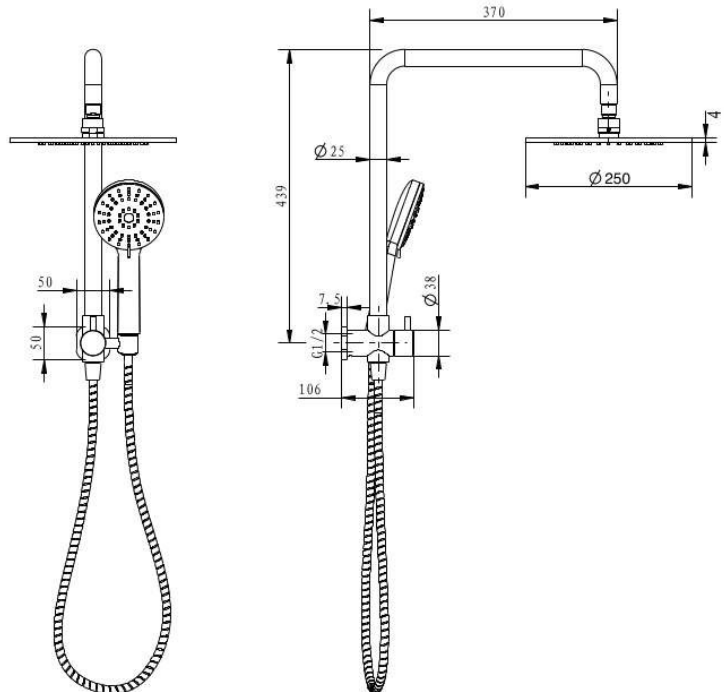

**AKEMI SQ DUAL SHOWER 250MM
 GUN METAL
 SQ353GM-25**

- Available in 5 finishes
- PVD finish
- Adjustable slider
- 1.5 metre PVC hose
- Dual fixing for added stability
- Top inlet fitting
- Brass & ABS construction
- 15 year warranty
- WELS Rating 3 Star 9 l/min
- 3 function ABS handpiece
- Max. operating pressure 500 kpa
- Min. operating pressure 150 kpa
- Max. water temperature 80°C
- Must be installed by a licensed plumber

All specifications are correct at time of print. Changes may be made without notification. Sizes & finish may differ from website image. Use product for all installation rough ins, as tech drawing is a guide and may differ slightly.