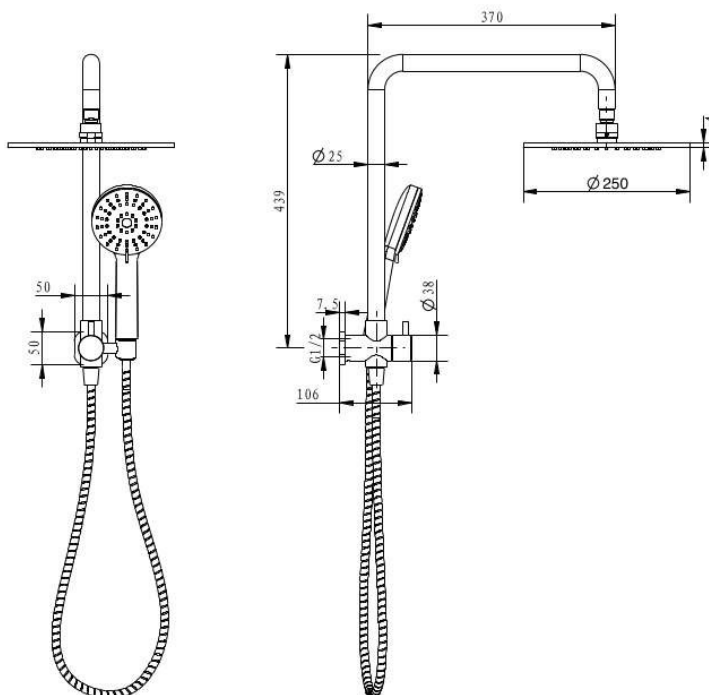

**AKEMI SQ DUAL SHOWER 250MM  
MODERN BRASS  
SQ353BB**

- Available in 5 finishes
- PVD finish
- Adjustable slider
- 1.5 metre PVC hose
- Dual fixing for added stability
- Top inlet fitting
- Brass & ABS construction
- 15 year warranty
- WELS Rating 3 Star 9 l/min
- 3 function ABS handpiece
- Max. operating pressure 500 kpa
- Min. operating pressure 150 kpa
- Max. water temperature 80°C
- Must be installed by a licensed plumber

All specifications are correct at time of print. Changes may be made without notification. Sizes & finish may differ from website image. Use product for all installation rough ins, as tech drawing is a guide and may differ slightly.