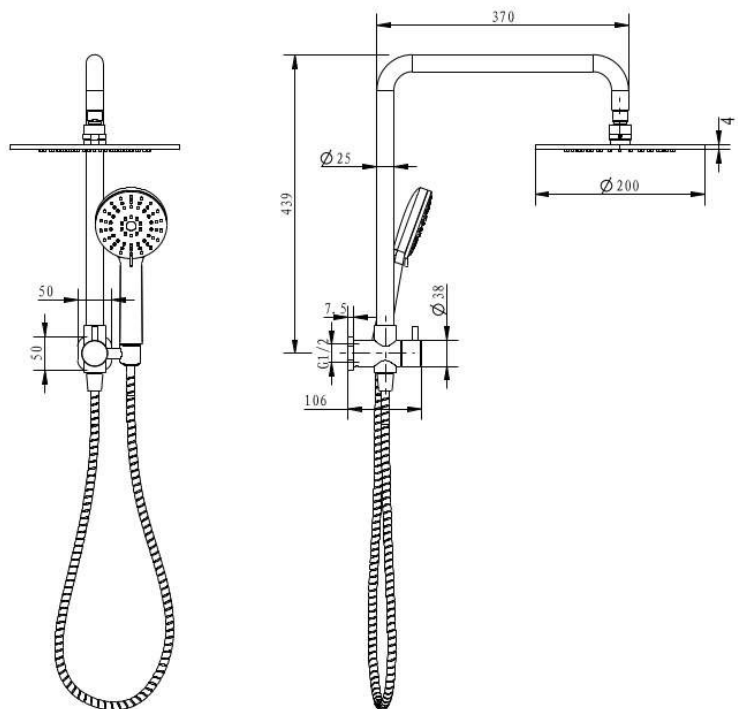

**AKEMI SQ DUAL SHOWER 200MM
 CHROME
 SQ353**

- Available in 5 finishes
- Chrome plate finish
- Adjustable slider
- 1.5 metre metal coil hose
- Dual fixing for added stability
- Top inlet fitting
- Brass & ABS construction
- 15 year warranty
- WELS Rating 3 Star 9 l/min
- 3 function ABS handpiece
- Max. operating pressure 500 kpa
- Min. operating pressure 150 kpa
- Max. water temperature 80°C
- Must be installed by a licensed plumber

All specifications are correct at time of print. Changes may be made without notification. Sizes & finish may differ from website image. Use product for all installation rough ins, as tech drawing is a guide and may differ slightly.