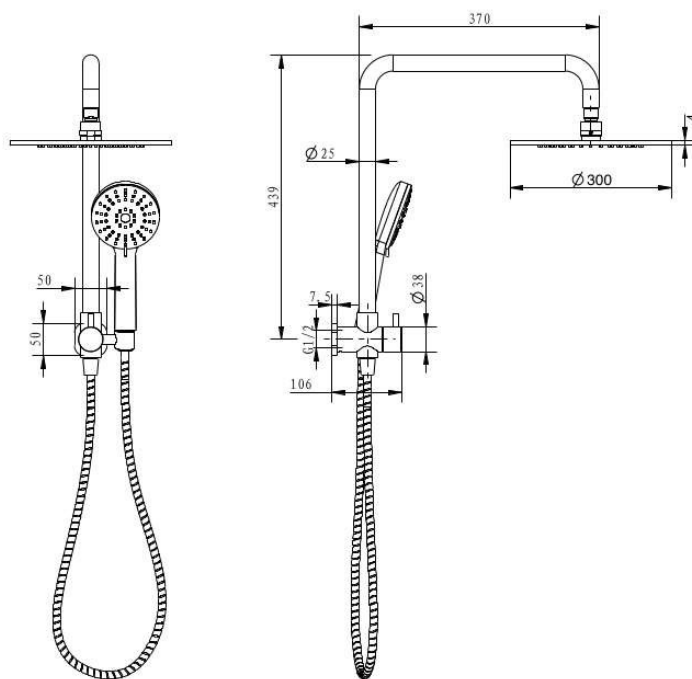

**AKEMI SQ DUAL SHOWER 300MM  
 CHROME  
 SQ353-30**

- Available in 5 finishes
- Chrome plate finish
- Adjustable slider
- 1.5 metre metal coil hose
- Dual fixing for added stability
- Top inlet fitting
- Brass & ABS construction
- 15 year warranty
- WELS Rating 3 Star 9 l/min
- 3 function ABS handpiece
- Max. operating pressure 500 kpa
- Min. operating pressure 150 kpa
- Max. water temperature 80°C
- Must be installed by a licensed plumber

All specifications are correct at time of print. Changes may be made without notification. Sizes & finish may differ from website image. Use product for all installation rough ins, as tech drawing is a guide and may differ slightly.