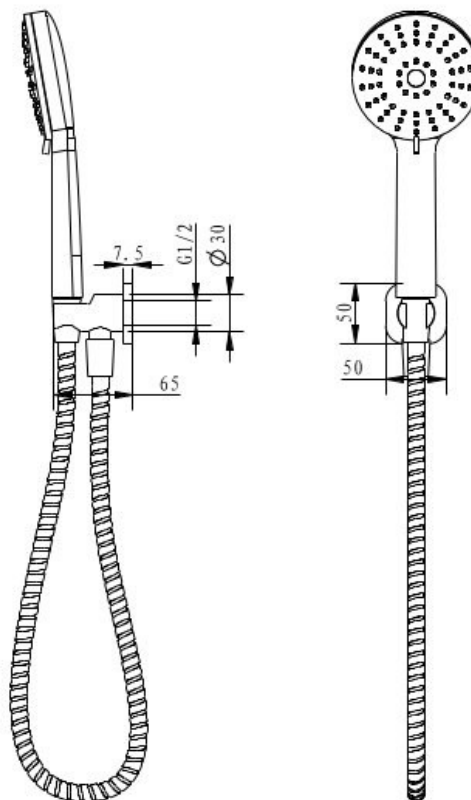

AKEMI SQ HANDSHOWER ON HOOK BRUSHED NICKEL SQ291NP

- Available in 5 finishes
- Electroplated finish
- Fixed hook fitting for handset
- 1.5 metre PVC hose
- Dual fixing for added stability
- Brass & ABS construction
- 15 year warranty
- WELS Rating 3 Star 9 l/min
- 3 function ABS handpiece
- Max. operating pressure 500 kpa
- Min. operating pressure 150 kpa
- Max. water temperature 80°C
- Must be installed by a licensed plumber

All specifications are correct at time of print. Changes may be made without notification. Sizes & finish may differ from website image. Use product for all installation rough ins, as tech drawing is a guide and may differ slightly.