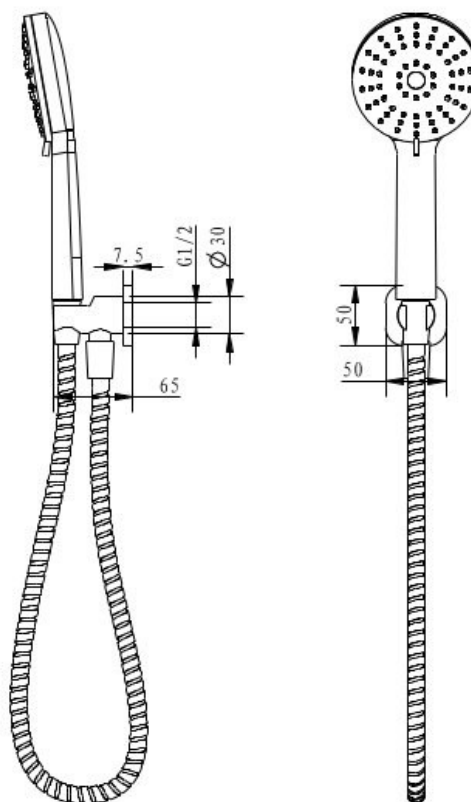

## AKEMI SQ HANDSHOWER ON HOOK MATTE BLACK SQ291MB

- Available in 5 finishes
- Electroplated finish
- Fixed hook fitting for handset
- 1.5 metre PVC hose
- Dual fixing for added stability
- Brass & ABS construction
- 15 year warranty
- WELS Rating 3 Star 9 l/min
- 3 function ABS handpiece
- Max. operating pressure 500 kpa
- Min. operating pressure 150 kpa
- Max. water temperature 80°C
- Must be installed by a licensed plumber

All specifications are correct at time of print. Changes may be made without notification. Sizes & finish may differ from website image. Use product for all installation rough ins, as tech drawing is a guide and may differ slightly.