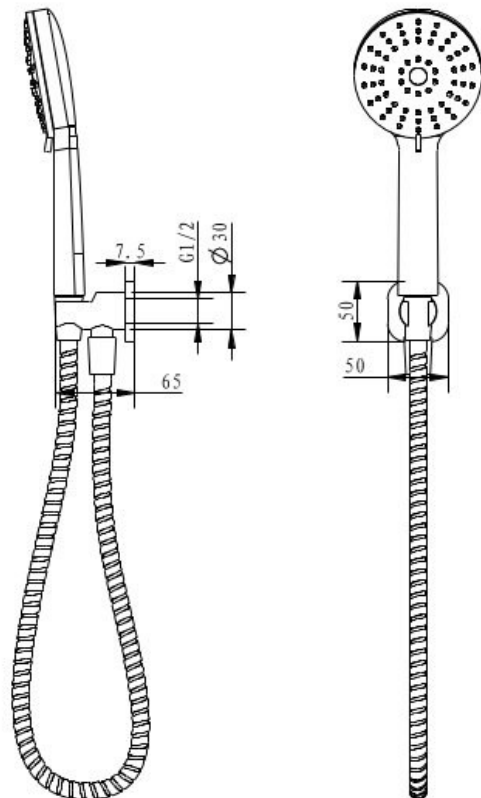

AKEMI SQ HANDSHOWER ON HOOK GUN METAL SQ291GM

- Available in 5 finishes
- PVD finish
- Fixed hook fitting for handset
- 1.5 metre PVC hose
- Dual fixing for added stability
- Brass & ABS construction
- 15 year warranty
- WELS Rating 3 Star 9 l/min
- 3 function ABS handpiece
- Max. operating pressure 500 kpa
- Min. operating pressure 150 kpa
- Max. water temperature 80°C
- Must be installed by a licensed plumber

All specifications are correct at time of print. Changes may be made without notification. Sizes & finish may differ from website image. Use product for all installation rough ins, as tech drawing is a guide and may differ slightly.