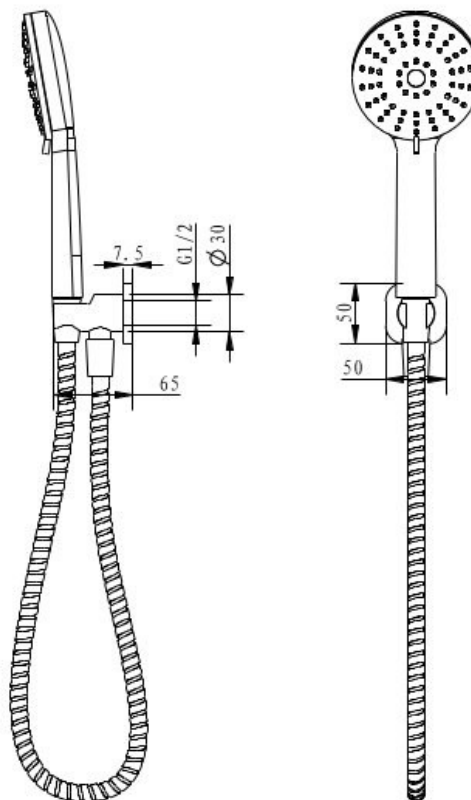

AKEMI SQ HANDSHOWER ON HOOK MODERN BRASS SQ291BB

- Available in 5 finishes
- PVD finish
- Fixed hook fitting for handset
- 1.5 metre PVC hose
- Dual fixing for added stability
- Brass & ABS construction
- 15 year warranty
- WELS Rating 3 Star 9 l/min
- 3 function ABS handpiece
- Max. operating pressure 500 kpa
- Min. operating pressure 150 kpa
- Max. water temperature 80°C
- Must be installed by a licensed plumber

All specifications are correct at time of print. Changes may be made without notification. Sizes & finish may differ from website image. Use product for all installation rough ins, as tech drawing is a guide and may differ slightly.