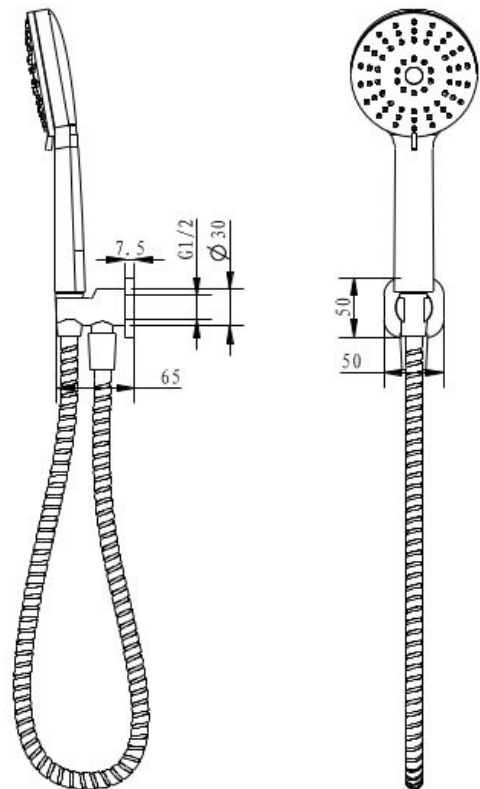

## AKEMI SQ HANDSHOWER ON HOOK CHROME SQ291

- Available in 5 finishes
- Chrome plate finish
- Fixed hook fitting for handset
- 1.5 metre metal coil hose
- Dual fixing for added stability
- Brass & ABS construction
- 15 year warranty
- WELS Rating 3 Star 9 l/min
- 3 function ABS handpiece
- Max. operating pressure 500 kpa
- Min. operating pressure 150 kpa
- Max. water temperature 80°C
- Must be installed by a licensed plumber

All specifications are correct at time of print. Changes may be made without notification. Sizes & finish may differ from website image. Use product for all installation rough ins, as tech drawing is a guide and may differ slightly.