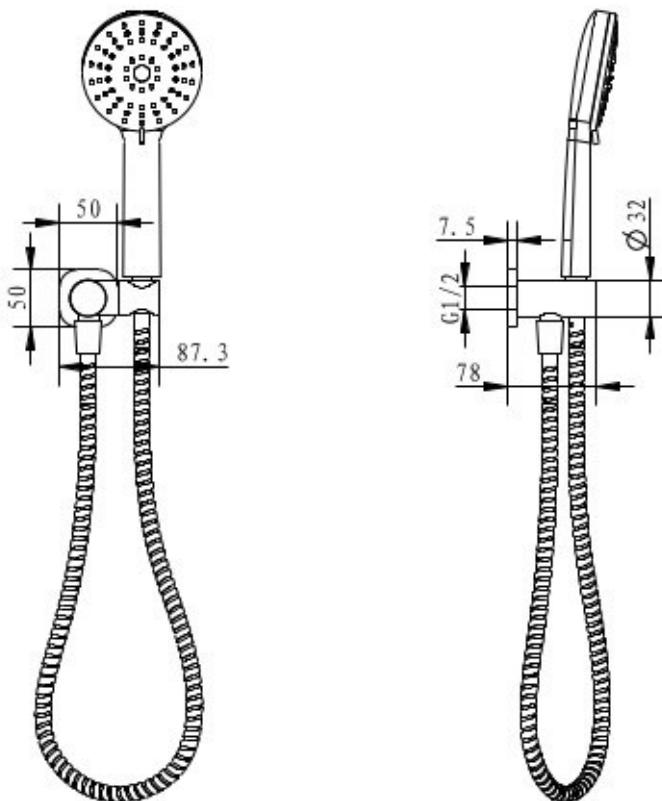

AKEMI SQ HANDSHOWER ADJUSTABLE SWIVEL BRACKET BRUSHED NICKEL SQ271NP

- Available in 5 finishes
- Electroplated finish
- Adjustable swivel bracket for handset
- 1.5 metre PVC hose
- Dual fixing for added stability
- Brass & ABS construction
- 15 year warranty
- WELS Rating 3 Star 9 l/min
- 3 function ABS handpiece
- Max. operating pressure 500 kpa
- Min. operating pressure 150 kpa
- Max. water temperature 80°C
- Must be installed by a licensed plumber

All specifications are correct at time of print. Changes may be made without notification. Sizes & finish may differ from website image. Use product for all installation rough ins, as tech drawing is a guide and may differ slightly.