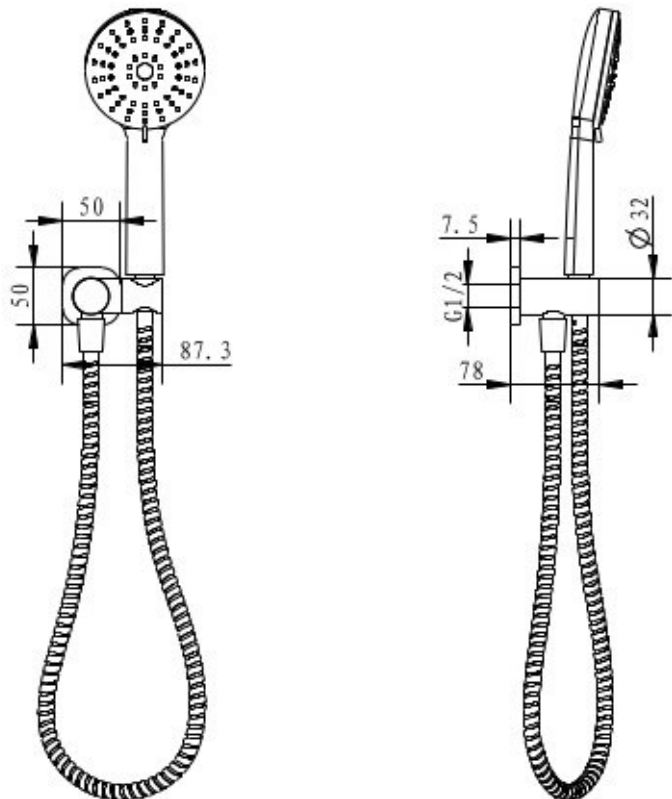

**AKEMI SQ HANDSHOWER ADJUSTABLE
SWIVEL BRACKET MATTE BLACK
SQ271MB**

- Available in 5 finishes
- Electroplated finish
- Adjustable swivel bracket for handset
- 1.5 metre PVC hose
- Dual fixing for added stability
- Brass & ABS construction
- 15 year warranty
- WELS Rating 3 Star 9 l/min
- 3 function ABS handpiece
- Max. operating pressure 500 kpa
- Min. operating pressure 150 kpa
- Max. water temperature 80°C
- Must be installed by a licensed plumber

All specifications are correct at time of print. Changes may be made without notification. Sizes & finish may differ from website image. Use product for all installation rough ins, as tech drawing is a guide and may differ slightly.