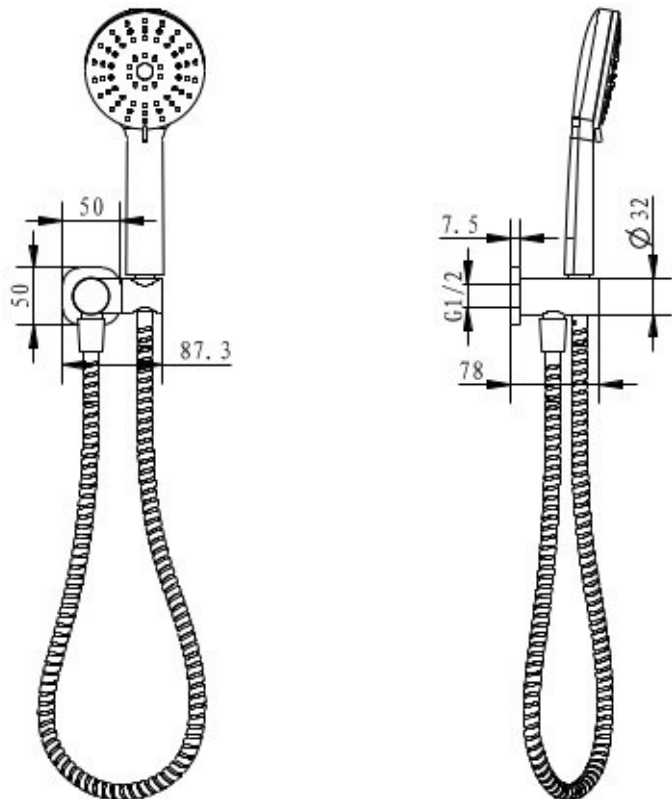

**AKEMI SQ HANDSHOWER ADJUSTABLE  
SWIVEL BRACKET GUN METAL  
SQ271GM**

- Available in 5 finishes
- PVD finish
- Adjustable swivel bracket for handset
- 1.5 metre PVC hose
- Dual fixing for added stability
- Brass & ABS construction
- 15 year warranty
- WELS Rating 3 Star 9 l/min
- 3 function ABS handpiece
- Max. operating pressure 500 kpa
- Min. operating pressure 150 kpa
- Max. water temperature 80°C
- Must be installed by a licensed plumber

All specifications are correct at time of print. Changes may be made without notification. Sizes & finish may differ from website image. Use product for all installation rough ins, as tech drawing is a guide and may differ slightly.