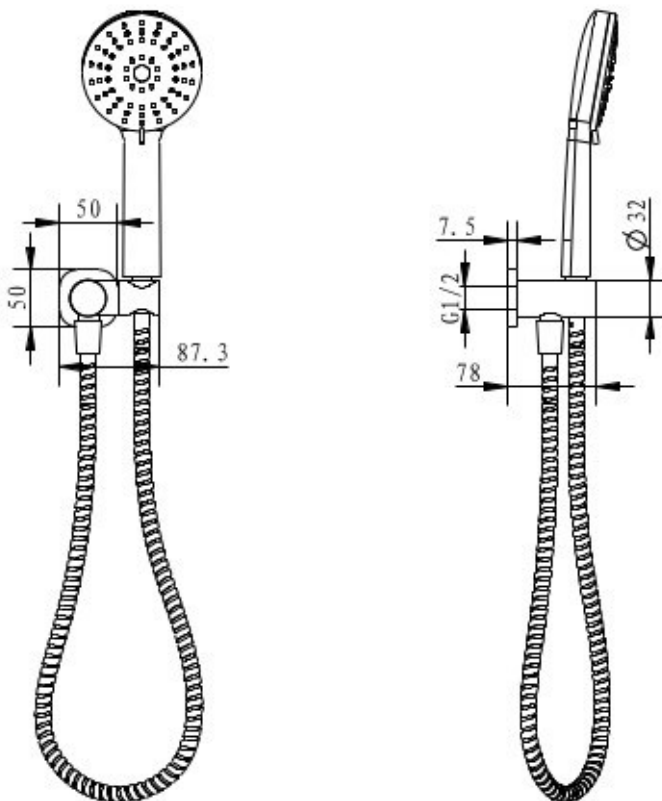

AKEMI SQ HANDSHOWER ADJUSTABLE SWIVEL BRACKET MODERN BRASS SQ271BB

- Available in 5 finishes
- PVD finish
- Adjustable swivel bracket for handset
- 1.5 metre PVC hose
- Dual fixing for added stability
- Brass & ABS construction
- 15 year warranty
- WELS Rating 3 Star 9 l/min
- 3 function ABS handpiece
- Max. operating pressure 500 kpa
- Min. operating pressure 150 kpa
- Max. water temperature 80°C
- Must be installed by a licensed plumber

All specifications are correct at time of print. Changes may be made without notification. Sizes & finish may differ from website image. Use product for all installation rough ins, as tech drawing is a guide and may differ slightly.