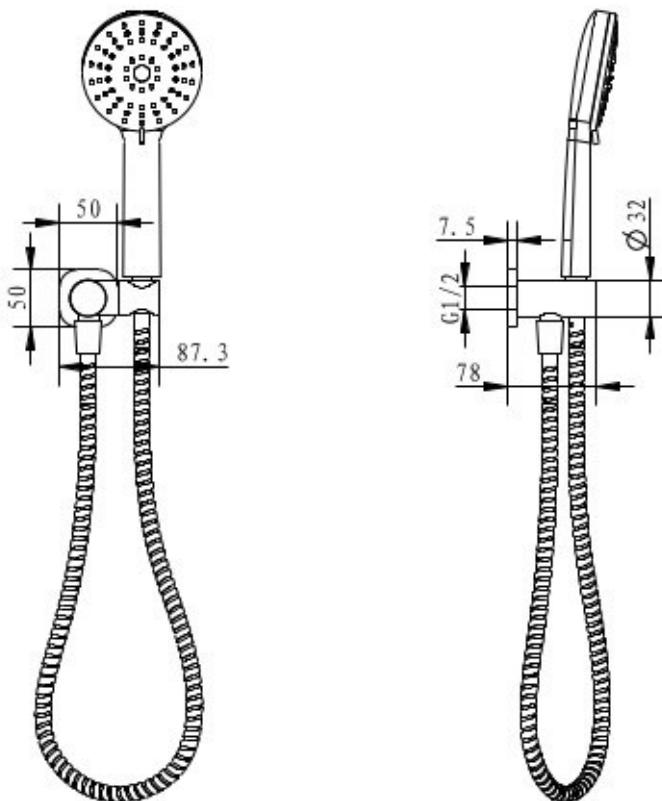

AKEMI SQ HANDSHOWER ADJUSTABLE SWIVEL BRACKET CHROME SQ271

- Available in 5 finishes
- Chrome plate finish
- Adjustable swivel bracket for handset
- 1.5 metre metal coil hose
- Dual fixing for added stability
- Brass & ABS construction
- 15 year warranty
- WELS Rating 3 Star 9 l/min
- 3 function ABS handpiece
- Max. operating pressure 500 kpa
- Min. operating pressure 150 kpa
- Max. water temperature 80°C
- Must be installed by a licensed plumber

All specifications are correct at time of print. Changes may be made without notification. Sizes & finish may differ from website image. Use product for all installation rough ins, as tech drawing is a guide and may differ slightly.