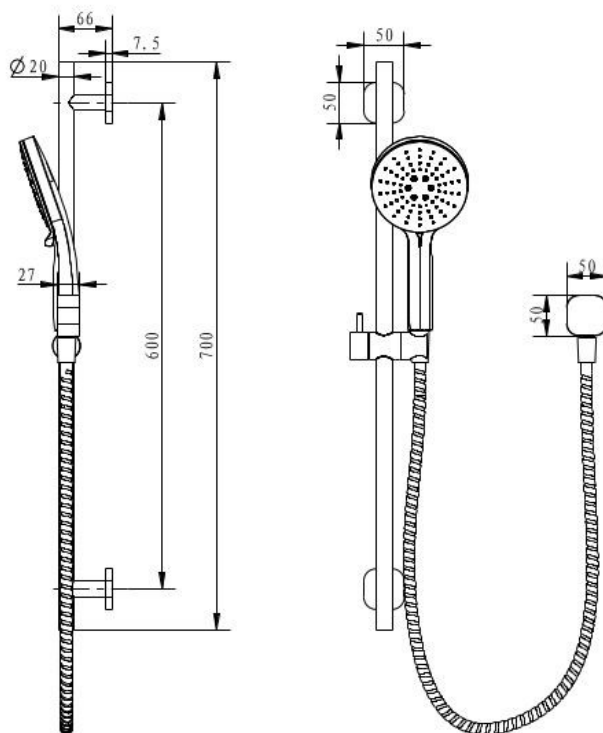

FINESA SQ RAIL SHOWER BRUSHED NICKEL SQ261NP

- Available in 5 finishes
- Electroplated finish
- Adjustable slider
- 1.5 metre PVC hose
- Dual fixing for added stability
- Top inlet fitting
- Brass & ABS construction
- 15 year warranty
- WELS Rating 3 Star 9 l/min
- 3 function ABS handpiece
- Max. operating pressure 500 kpa
- Min. operating pressure 150 kpa
- Max. water temperature 80°C
- Must be installed by a licensed plumber

All specifications are correct at time of print. Changes may be made without notification. Sizes & finish may differ from website image. Use product for all installation rough ins, as tech drawing is a guide and may differ slightly.